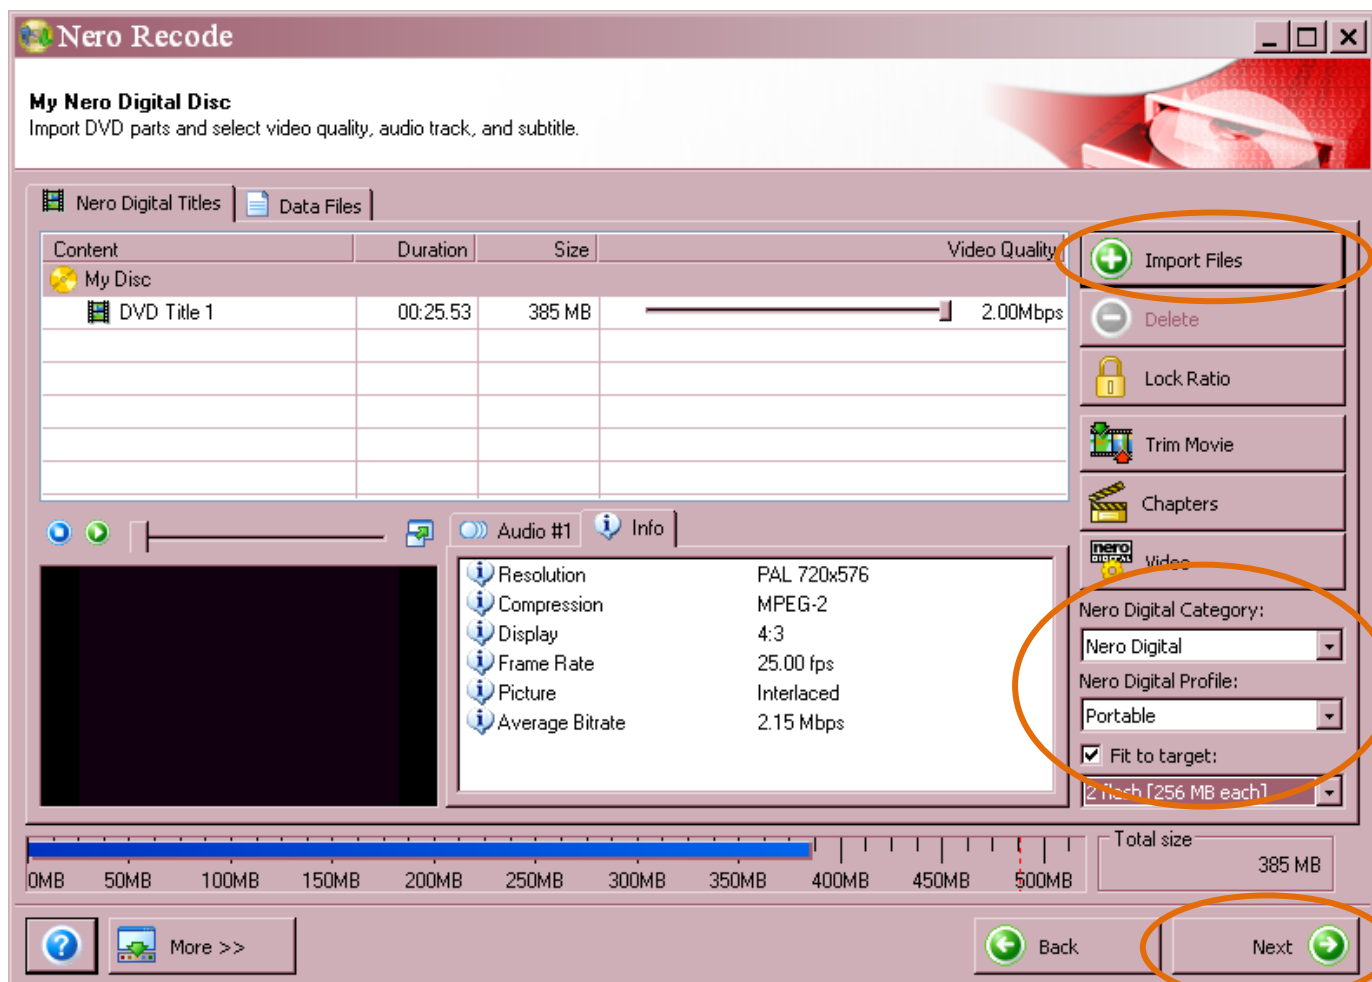

- Click on the **Nero StartSmart** icon on the *Desktop* or open the program via the *All Programs* list on your computer.

- If you don't see the menu options click on the **arrow** on the side.

- Choose **Nero Recode** from the list of applications.

- Choose the **Recode Main Movie to Nero Digital**

Please note: If there are technological protection measures that prevent you from copyright the DVD, then you cannot copy the DVD.

- Use the **Import Files** option and import your files from the DVD drive location, *double click* to choose.
- Using the drop down menu options, select the following:
 1. For **Nero Digital Category:** select **Nero Digital**
 2. For **Nero Digital Profile:** select **Portable**
- Click **Next** when ready.