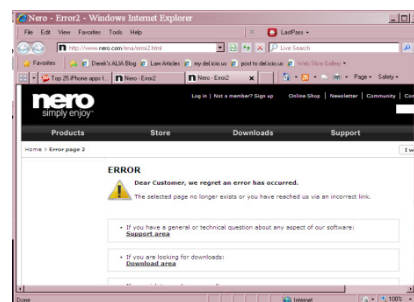

Converting a DVD into a format for eLR

- Choose the *Destination* for the file to be saved.
- Click **Burn** to get the conversion underway.

- When you run, it may present with an error page.
  Please ignore this error - it will still convert the DVD.

- The converting time will depend upon how long the DVD is.
  Once complete you will be presented with this screen
- Click **Next** to complete the conversion.

Your DVD is now converted.

You can contribute the MP4 to eLR following the eLR contribution process.

Online Support
online@cit.edu.au
(02) 6207 3833

<http://teacher.cit.edu.au>