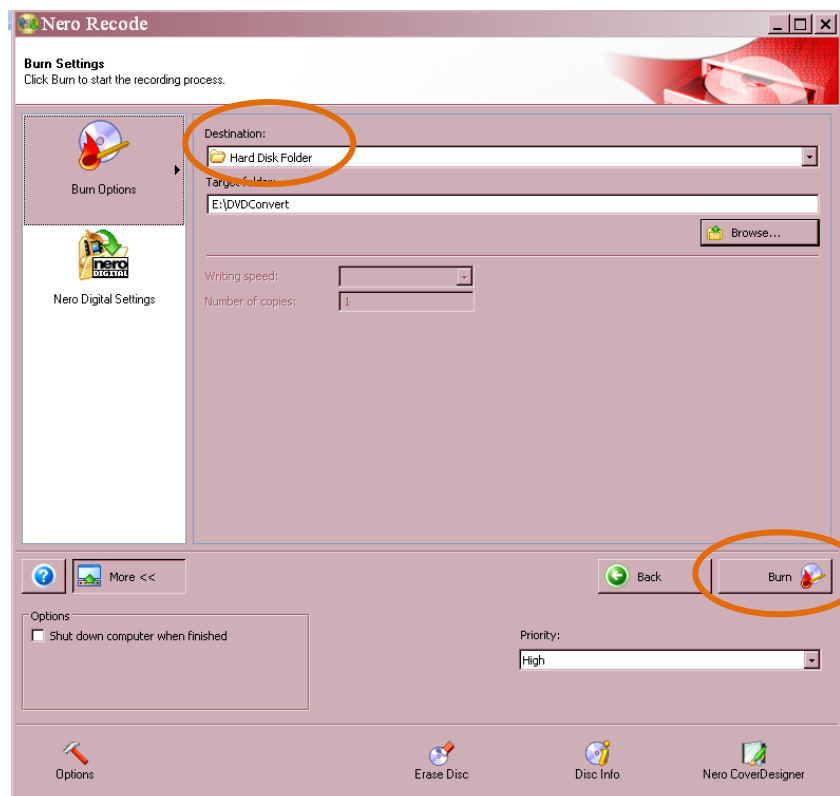

Converting a DVD into a format for eLR

- Choose the *Destination* for the file to be saved.
- Click **Burn** to get the conversion underway.

- When you run, it may present with an error page.
  Please ignore this error - it will still convert the DVD.