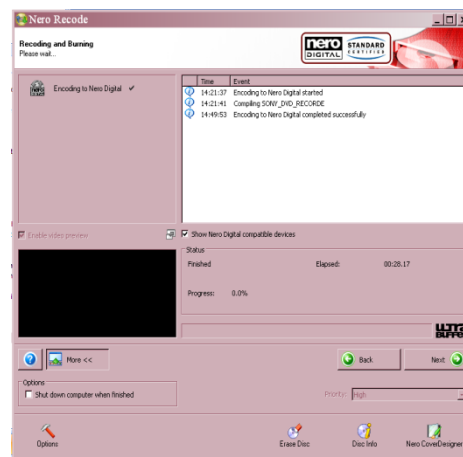

- The converting time will depend upon how long the DVD is.
  Once complete you will be presented with this screen
- Click **Next** to complete the conversion.