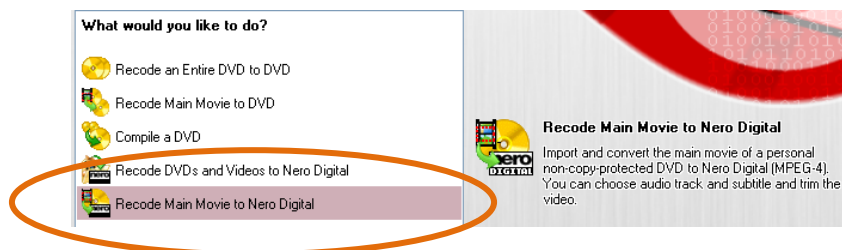

- Choose the **Recode Main Movie to Nero Digital**